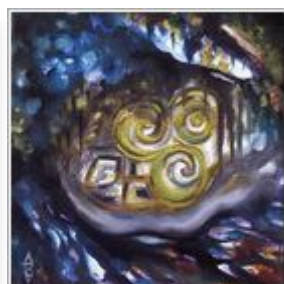

www.NewIrishArt.com presents

Aia Leu

1

2

3

4

5

6

7

8

9

10

11

12

Gallery Details

1. Volcano Spirit, oil on canvas, 25 x 25 cm
2. Origination, oil on canvas, 40 x 40 cm
3. Stonework Spirit, oil on canvas, 20 x 20 cm
4. Little Mask, oil on canvas, 20 x 20 cm
5. Evolution 4 Elements, oil on linen, 80 x 80 cm
6. Canine Spirits, oil on canvas, 25 x 25 cm
7. Time, oil on canvas, 20 x 20 cm
8. Spirits, oil on canvas, 40 x 40 cm
9. Spirit of Bison, oil on canvas, 20 x 20 cm
10. Sleeping Stones, oil on canvas, 20 x 20 cm
11. Galaxy Spirit, oil on canvas, 25 x 25 cm
12. Fossil Spirits, oil on canvas, 60 x 50 cm