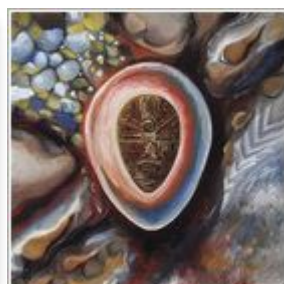

www.NewIrishArt.com presents

Aia Leu

1

2

3

4

5

6

7

8

9

10

11

12

Gallery Details

1. Volcano Spirit, oil on canvas, 25 x 25 cm
2. Origination, oil on canvas, 40 x 40 cm
3. Stonework Spirit, oil on canvas, 20 x 20 cm
4. Little Mask, oil on canvas, 20 x 20 cm
5. Evolution 4 Elements, oil on linen, 80 x 80 cm
6. Canine Spirits, oil on canvas, 25 x 25 cm
7. Time, oil on canvas, 20 x 20 cm
8. Spirits, oil on canvas, 40 x 40 cm
9. Spirit of Bison, oil on canvas, 20 x 20 cm
10. Sleeping Stones, oil on canvas, 20 x 20 cm
11. Galaxy Spirit, oil on canvas, 25 x 25 cm
12. Fossil Spirits, oil on canvas, 60 x 50 cm

Online Gallery:

<http://www.NewIrishArt.com>