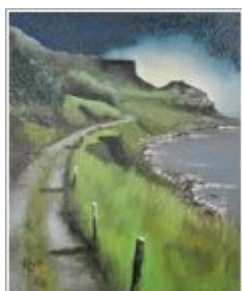

www.NewIrishArt.com presents

Kate Rocks

1

2

3

4

5

6

7

8

9

10

Gallery Details

1. Storm over Fairhead, oil, 12 x 10 ins
2. The Road Less Travelled, oil, 14 x 10 ins
3. The Sentinel 3, oil, 20 x 16 ins
4. From Rathlin to Knocklayde, oil, 12 x 10 ins
5. Stormy Seas off Rathlin, oil, 12 x 10 ins
6. The Swans of Lir, oil and mixed media, 24 x 20 ins
7. Looking to Ballycastle, oil, 14 x 10 ins
8. The Children of Lir, oil and mixed media, 20 x 16 ins
9. Fairhead from Murlough Beach, oil, 14 x 10 ins
10. Casement's Tree, oil, 12 x 10 ins

Online Gallery:

<http://www.NewIrishArt.com>