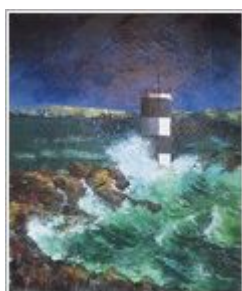

www.NewIrishArt.com presents

Kate Rocks

1

2

3

4

5

6

7

8

9

10

Gallery Details

1. Storm over Fairhead, oil, 12 x 10 ins
2. The Road Less Travelled, oil, 14 x 10 ins
3. The Sentinel 3, oil, 20 x 16 ins
4. From Rathlin to Knocklayde, oil, 12 x 10 ins
5. Stormy Seas off Rathlin, oil, 12 x 10 ins
6. The Swans of Lir, oil and mixed media, 24 x 20 ins
7. Looking to Ballycastle, oil, 14 x 10 ins
8. The Children of Lir, oil and mixed media, 20 x 16 ins
9. Fairhead from Murlough Beach, oil, 14 x 10 ins
10. Casement's Tree, oil, 12 x 10 ins