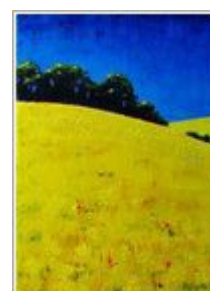

7

8

9

10

11

12

Gallery Details

1. The Bog Cutting, Acrylic, 72 x 62 cm
2. Tanners Track, Acrylic, 41 x 41 cm
3. Spring Morning, Acrylic, 51 x 62 cm
4. Spring in West Cork, Acrylic, not given
5. Sentinel, Acrylic, not given
6. Over the Ridge, Acrylic, 63 x 79 cm
7. Gallain, Acrylic, 72 x 62 cm
8. The Yellow Field, Acrylic, 46.5 x 35.5 cm
9. The Road to Lough Guitane, Watercolour, 56.5 x 47 cm
10. The Two Trees, Acrylic & Pastel, not given
11. The Blue House, Watercolour, 45 x 50 cm
12. Memories of a Summer Past II, Acrylic, 41 x 52 cm