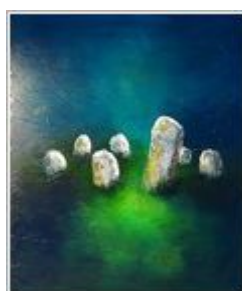

www.NewIrishArt.com presents

Katherine Griffiths

1

2

3

4

5

6

7

8

9

10

11

12

Gallery Details

1. The Bog Cutting, Acrylic, 72 x 62 cm
2. Tanners Track, Acrylic, 41 x 41 cm
3. Spring Morning, Acrylic, 51 x 62 cm
4. Spring in West Cork, Acrylic, not given
5. Sentinel, Acrylic, not given
6. Over the Ridge, Acrylic, 63 x 79 cm
7. Gallain, Acrylic, 72 x 62 cm
8. The Yellow Field, Acrylic, 46.5 x 35.5 cm
9. The Road to Lough Guitane, Watercolour, 56.5 x 47 cm
10. The Two Trees, Acrylic & Pastel, not given
11. The Blue House, Watercolour, 45 x 50 cm
12. Memories of a Summer Past II, Acrylic, 41 x 52 cm