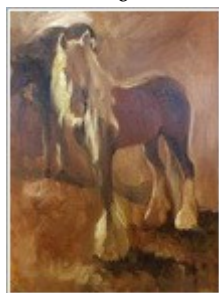

www.NewIrishArt.com presents

Mairead Holohan

1

2

3

4

5

6

7

8

9

10

Gallery Details

1. Grey Mare with Skewbald Foal 1, Oil on canvas, 10 x 12 ins
2. On the Bit, Oil on canvas, 12 X 14 ins
3. Stella, Watercolour, 7 x 7 ins
4. Going to the Olympics, Oil on canvas paper, 18 x 18 ins
5. Blue and White Jug 1, Oil on canvas paper, 5 x 7 ins
6. Blue and White Jug 2, Oil on canvas paper, 5 x 7 ins
7. Victorian Sauceboat, Oil on canvas paper, 10 x 12 ins
8. On the Bend, Oil on canvas paper, 18 x 18 ins
9. Little Palomino Stallion, Oil on canvas, 10 x 12 ins
10. Coloured Mare and Foal, Oil on board, 10 x 12 ins