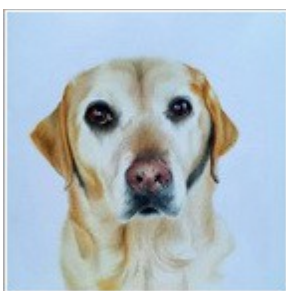

## Artist Michelle Wilson

1

2

3

4

5

6

7

### Gallery Details

1. Bull Terrier, coloured pencil, 11.69 x 16.53 inches
2. Dark Horse, acrylic and coloured pencil, 11.69 x 16.53 inches
3. Labrador Twins, coloured pencil, 11.69 x 16.53 inches
4. Horse Study, coloured pencil, 11.69 x 16.53 inches
5. Terrier, coloured pencil, 8 1/4 x 11 3/4 inches
6. Maisie, coloured pencil, 8 1/4 x 11 3/4 inches
7. German Shepherd, coloured pencil, 8 1/4 x 11 3/4 inches
8. German Shepherd, coloured pencil, 8 1/4 x 11 3/4 inches
9. Labrador, coloured pencil, 8 1/4 x 11 3/4 inches
10. Retriever, soft pastels, 11.69 x 16.53 inches
11. Boxer, coloured pencil, 8 1/4 x 11 3/4 inches
12. Mini Daschund, coloured pencil, 8 1/4 x 11 3/4 inches