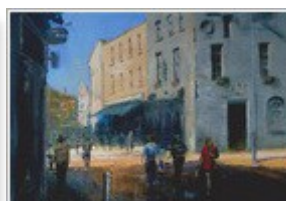

www.NewIrishArt.com presents

Mike Hawthorne

1

2

3

4

5

6

7

8

9

10

11

12

Gallery Details

1. Jersey Farm House, Acrylics on canvas, 30 x 40 cm
2. Doolin Ferries Galway, Acrylics on canvas, 30 x 40 cm
3. Shop St. Galway, Acrylics on canvas, 30 x 40 cm
4. Cutaway Bog Mayo, Acrylics on canvas, 30 x 40 cm
5. Samuel Beckett, Acrylics on canvas, 30 x 44 cm
6. Oscar Wilde, Acrylics on canvas, 30 x 44 cm
7. WB Yeats, Acrylics on canvas, 30 x 44 cm
8. Seamus Heaney, Acrylics on canvas, 30 x 44 cm
9. Autumn on River Suck, Acrylics on canvas, 30 x 40 cm.
10. Near Raphoe Donegal, Acrylics on canvas, 30 x 40 cm
11. Horses at Candlefield Castlerea, Acrylics on Canvas, 40 x 50 cm
12. Dalkey Village, Acrylics on canvas, 30 x 40 cm

Online Gallery:

<http://www.NewIrishArt.com>