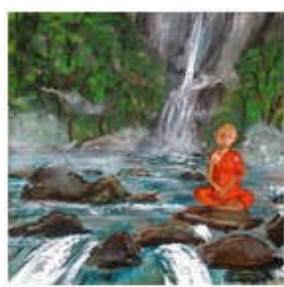

www.NewIrishArt.com presents

Sueann Moore

1

2

3

4

5

6

7

8

9

10

11

12

Gallery Details

1. Bolands Mill, Acrylic on box canvas, 16 x 16 inch
2. Cernunnos, Acrylic on box canvas, 16 x 16 inch
3. Dublin Gasometer, Acrylic on box canvas, 16 x 16 inch
4. Green Tara, Pastel and ink on paper, 12 X 8 Inch
5. Huband Bridge, Acrylic on box canvas, 16 x 12 inch
6. Lansdowne Bridge, Acrylic on box canvas, 32 x 24 inch
7. Liffey Gasometer at Dawn, Oil on box canvas, 16 x 20 inch
8. Madonna and child, Watercolor and ink on canvas, 12 x 10 inch
9. Meditation, Acrylic & Ink on box canvas, 8 X 8 Inch
10. Musical Fairy, Inks on paper. (Framed 11 x 16 inch), 8 x 13 inch
11. Pan (Faun), Acrylic on box canvas, 12 x 16 inch
12. Pastel Lakeside, Oil on box canvas, 24 x 32 inch

Online Gallery at:

<http://www.NewIrishArt.com/SueannMoore>