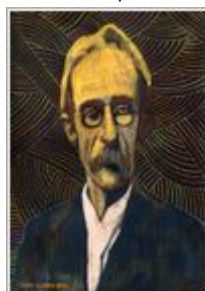

www.NewIrishArt.com presents

Tony Clarke

1

2

3

4

5

6

7

8

9

10

11

12

Gallery Details

1. Pdraigh Pearse, Wax and ink limited edition print, 150 x 200 mm
2. Dev, Wax and ink limited edition print, 150 x 200 mm
3. Collins, Wax and ink limited edition print, 150 x 200 mm
4. Collins Blue, wax and ink limited edition print, 150 x 200 mm
5. Brendan Behan, Wax and ink limited edition print, 150 x 200 mm
6. W.B. Yeats, Wax and ink limited edition print, 150 x 200 mm
7. Brendan Behan Jingle Jangle, Wax and ink limited edition print, 150 x 200 mm
8. Oscar Wilde, Wax and ink limited edition print, 150 x 200 mm
9. Samuel Beckett, Wax and ink limited edition print, 150 x 200 mm
10. Jonathan Swift, Wax and ink limited edition print, 150 x 200 mm
11. Thomas Clarke, Wax and ink limited edition print, 150 x 200 mm
12. Ronnie Drew, Wax and ink limited edition print, 150 x 200 mm