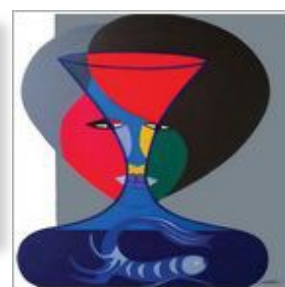

www.NewIrishArt.com presents

Walid Ayed

1

2

3

4

5

6

7

8

9

10

11

12

Gallery Details

1. Loneliness Entertainer, acrylic, 100 x 100 cm
2. Into The Wild, acrylic, 100 x 100 cm
3. In My Suitcase, acrylic, 120 x 70 cm
4. Hope, acrylic, 120 x 70 cm
5. Dervish of Love, acrylic, 70 x 70 cm
6. That Hug, acrylic, 120 x 70 cm
7. Wrestling Inside Me, acrylic, 70 x 70 cm
8. Transparent Wall, acrylic, 100 x 100 cm
9. Switched Off, acrylic, 70 x 120 cm
10. Single Parents, acrylic, 70 x 70 cm
11. Rubics Cube, acrylic, 120 x 70 cm
12. Queen and Wise, acrylic, 70 x 120